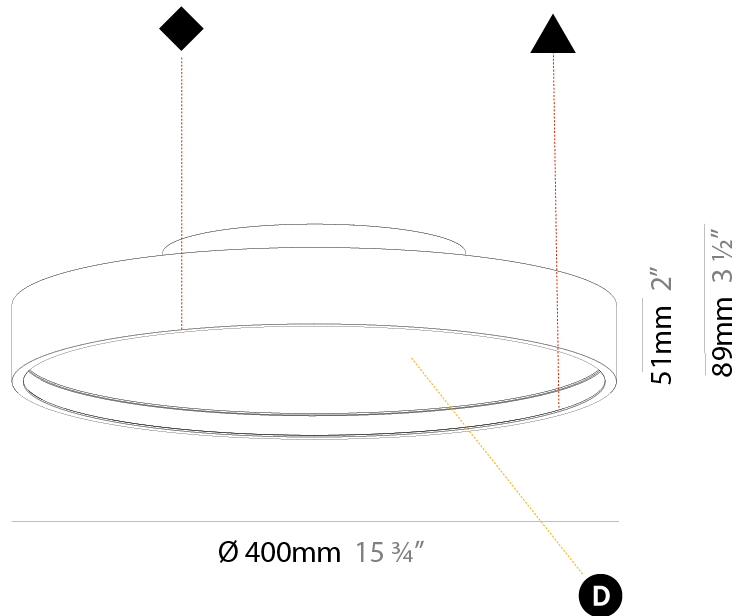

1. To build a product code in our configurator select the specify button on the base model # product page
2. To build a manual product code on this datasheet choose from the options listed below in blue font and add the suffix to the base model #

GENERAL

Series: Sign Diva
Subseries: Sign Diva Korona
Brand: Prolicht
Division: Architectural
Mounting Type: Surface
Mounting Location: Ceiling
Subcategory: Ambient

PHYSICAL

Shape: Round
Diameter (mm): 400
Diameter (in): 15 3/4
Height (mm): 89
Height (in): 3 1/2
Light Distribution: Direct
Weight (kg): 2.636
Weight (lbs): 5.811
Diffuser: [PMMA - Opal/Micro-Prism/Sparkling Secret/Vintage Industrial](#)
Fixture Finish: [SSR / BKV / CWI / CRY / HAB / UFT / ITA / RUA / FTG / MYG / LOD / PUS / FRO / FUP / KIA / POP / BLS / SPG / MEY / GOH / GUM / CHC / COM / ABZ / JAG / OBR / MOS / ROR](#)
Fixture Material: Extruded Aluminum / Steel

ELECTRICAL

Lamp Type: LED (Zhaga Standard)
Input Wattage (W): 19.8
Total Output Wattage (W): 16
Dimming: [Tri-Mode (Non-Dimming and Phase Dimming (120Vac only) and 0-10V Dimming)](#)
Driver Included: Yes
Driver Location: Integrated
Driver Type: Constant Current - Universal
Driver Class: Class 2
Input Voltage (V): 120 - 277
Constant Current (MA): 500

LED

[Color Temperature (°K): 3000 / 3500 / 4000](#)
Max. Delivered Lumen (lm): 2260 / 2293 / 2340
CRI: >90 CRI
Lamp Life (hrs): 50000

OPTICAL

RATINGS AND CERTIFICATIONS

Certified By: Certified for North American Standards
IP rating: IP20